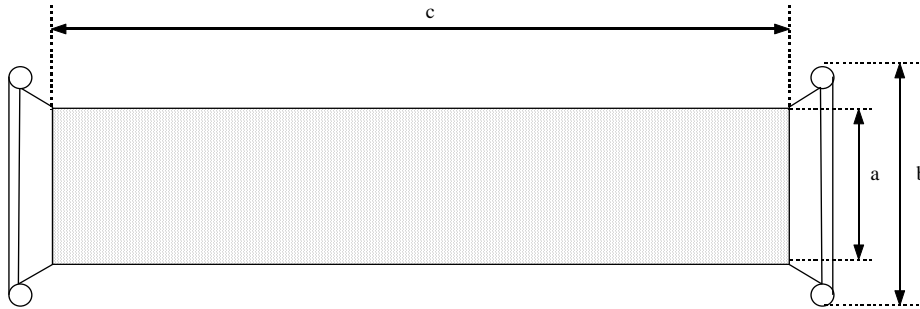

PIPERCROSS

PERFORMANCE AIRFILTERS

COLD AIR FEEDS

- Supplies cold air to all performance air filters
 - Full radius ram pipes on each end
 - Great looks
 - Great addition to any induction kit
 - Fully flexible pipe

Part Number	(a) id (mm)	(b) Rampipe od (mm)	(c) Overall length (m)
C9008/R/B	50	70	1.2
VC004R	65	105	1.2
VC003R	75	120	1.2
VC005R	100	160	0.75

Tel: ++44 (0) 1604 494945
Fax: ++44 (0) 1604 644551
Email: sales@pipercross.com